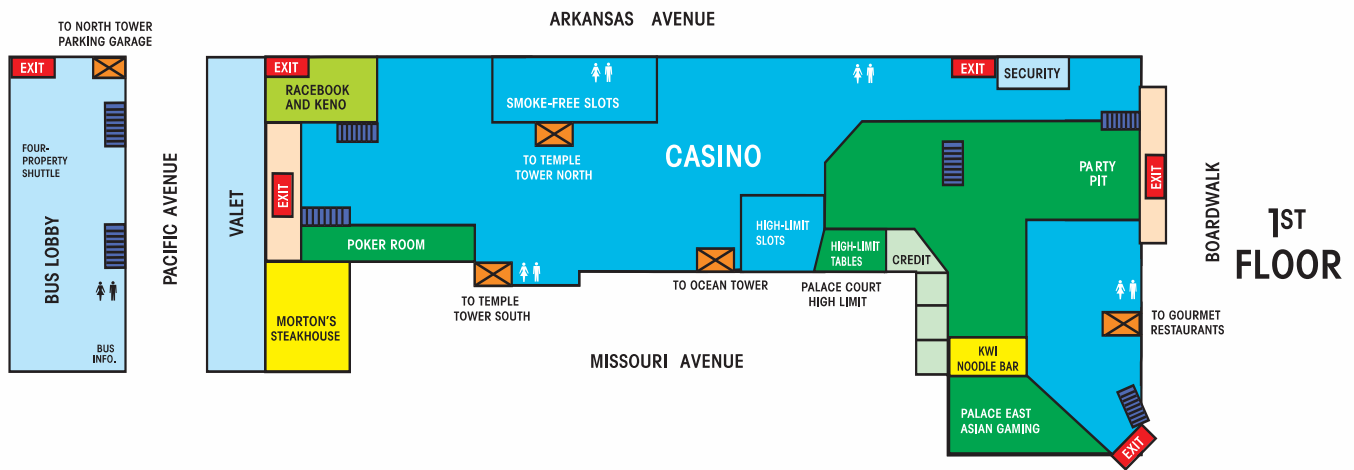

WELCOME TO THE EMPIRE

For Health Spa & Fitness Center and Pool take Ocean Tower Elevators to 7400 Level.

- | | | | | |
|------------------------------|---------------|------------------|-----------------------|-----------|
| Coin Cashier/
Casino Cage | Slots | Restaurants/Bars | Escalators/
Stairs | Restrooms |
| Total Rewards®
Center | Table Games | Shops | Elevators | Photo Op |
| Guest Services | Racebook/Keno | Meeting Rooms | | |