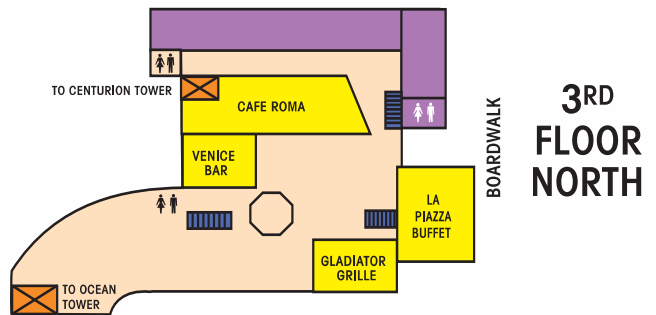

WELCOME TO THE EMPIRE

For Health Spa & Fitness Center and Pool take Ocean Tower Elevators to 7400 Level.

- | | | | | |
|------------------------------|---------------|------------------|-----------------------|-----------|
| Coin Cashier/
Casino Cage | Slots | Restaurants/Bars | Escalators/
Stairs | Restrooms |
| Total Rewards®
Center | Table Games | Shops | Elevators | Photo Op |
| Guest Services | Racebook/Keno | Meeting Rooms | | |