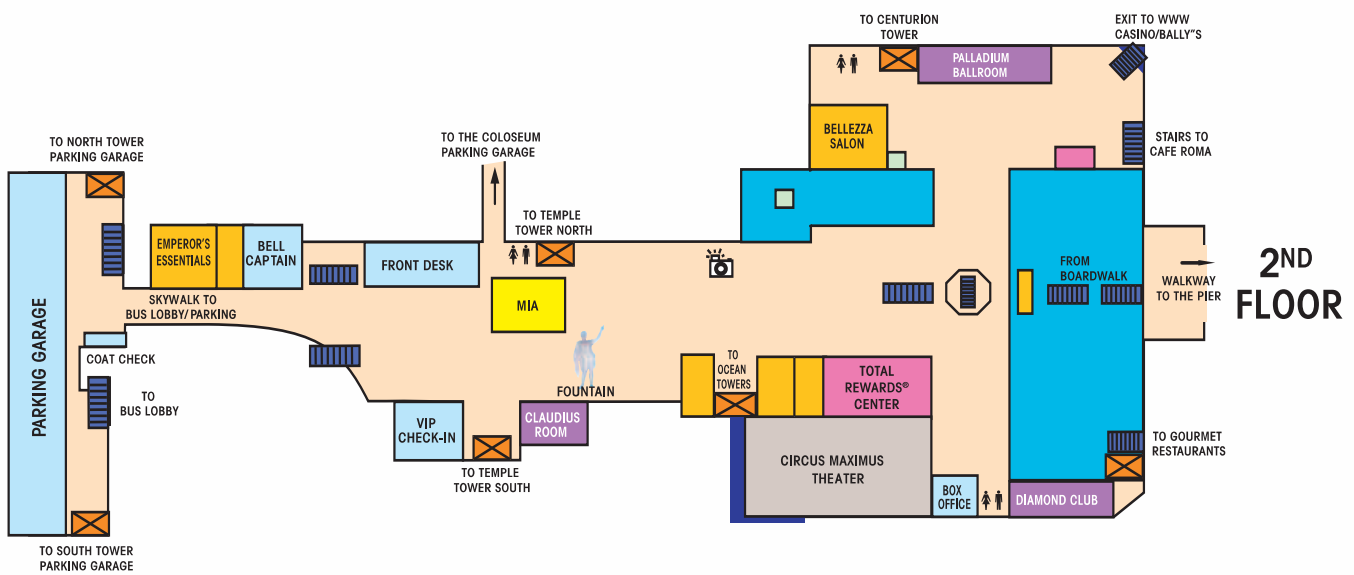

WELCOME TO THE EMPIRE

For Health Spa & Fitness Center and Pool take Ocean Tower Elevators to 7400 Level.

- | | | | | |
|------------------------------|---------------|------------------|-----------------------|-----------|
| Coin Cashier/
Casino Cage | Slots | Restaurants/Bars | Escalators/
Stairs | Restrooms |
| Total Rewards®
Center | Table Games | Shops | Elevators | Photo Op |
| Guest Services | Racebook/Keno | Meeting Rooms | | |